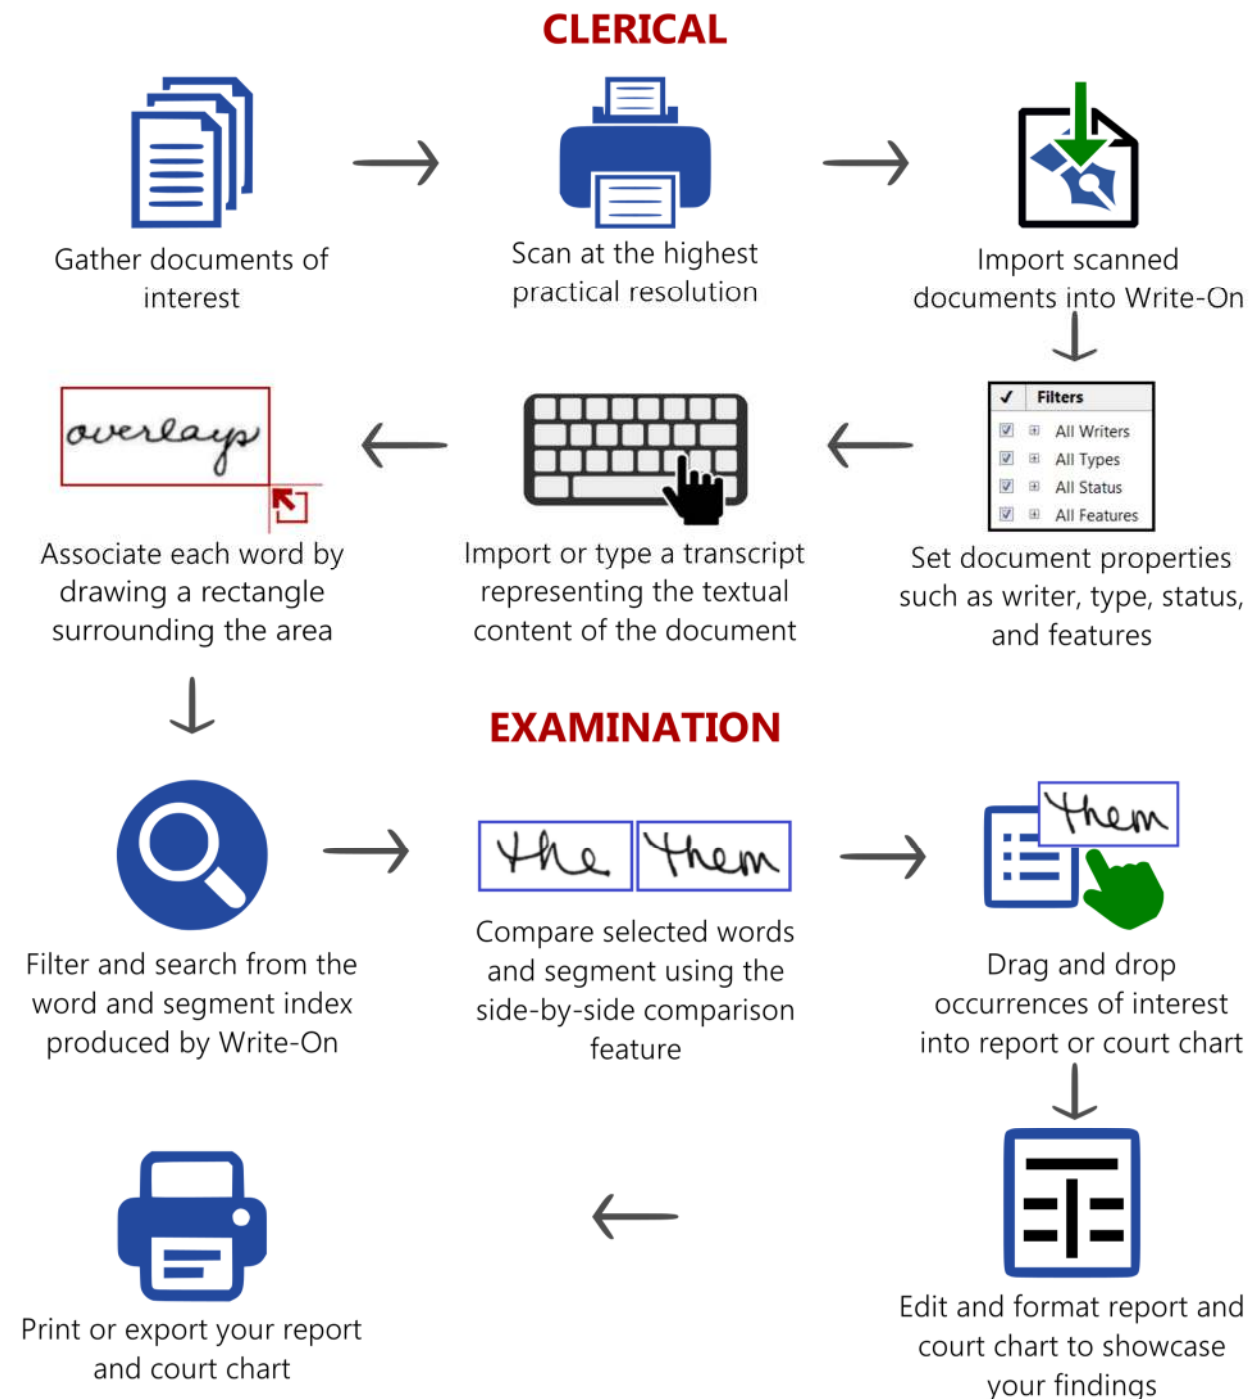

# Write-On

## DOCUMENT COMPARISON SOFTWARE

### How Does It Work?

Write-On is not an optical character recognition (OCR) application; it does not attempt to compare documents through metrics. Here's how it works:

Visit [www.writeonsoftware.com](http://www.writeonsoftware.com) to download a demo version and further information